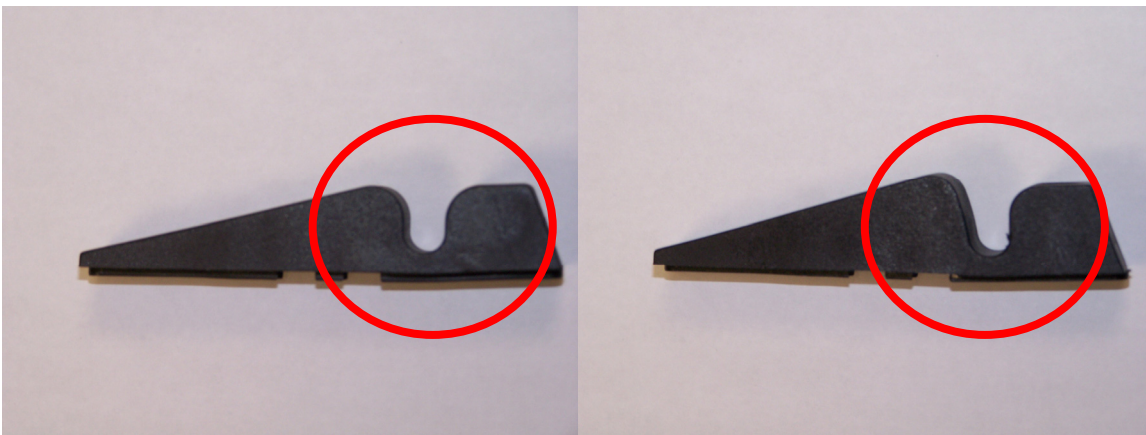

MCD

ZA de l'Arceau
49300 LE PUY SAINT BONNET
Tel : 02 41 56 46 00
www.mcd-fr.com

Au Puy, Le 18 Avril 2008

To the technical department

Object: Modifications N° 1 « locking striker modifications ».

Dear customer,

We want to inform you about the locking striker's modifications.

In fact, some MCD's users spoke about the difficulty they have to open shutters with double handle. They must constrict the bottom seal to open without difficulty their shutters.

We identify the problem and do the modifications: We have changed the opening radius and the depth on the locking striker creating a new mould. (*cf. Picture number 1 and 2*)

From today, you will have no difficulty to open the shutters with double handle.

Best regards.

MCD's team

Picture number 1
Old locking striker

Picture number 2
New locking striker